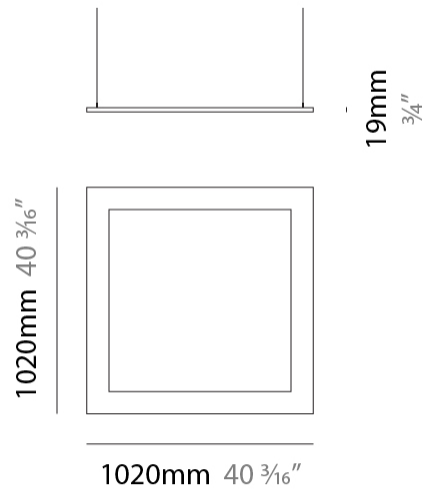

1. To build a product code in our configurator select the specify button on the base model # product page
2. To build a manual product code on this datasheet choose from the options listed below in blue font and add the suffix to the base model #

GENERAL

Series: Infinite Frame
Partner: Ivela
Division: Architectural
Installation: Suspension
Product Type: Panels
Mounting Location: Ceiling
Light Distribution: Direct

PHYSICAL

Shape: Square
Length (mm): 1020
Length (in): 40 ³/₁₆"
Width (mm): 1020
Width (in): 40 ³/₁₆"
Height (mm): 19
Height (in): 3/4
Max. Overall Height (mm): 2019
Max. Overall Height (in): 79 ¹/₂"
Diffuser: PMMA - Opal
Fixture Finish: WHI / BLK / GLD
Fixture Material: Aluminum
Cable Details: 2,000mm / 78 3/4" - Transparent Cable

ELECTRICAL

Lamp Type: LED
Input Wattage (W): 80
Total Output Wattage (W): 68
Dimming: Tri-Mode (Non-Dimming and Phase Dimming (120Vac only) and 0-10V Dimming)
Driver Included: No
Driver Location: Remote
Driver Type: Constant Voltage - Universal
Driver Class: Class 2
Housing: ENCP 5/6/8
Input Voltage (V): 120 - 277
Output Voltage (V): 24

LED

Color Temperature (°K): 2700 / 3000 / 4000
Max. Delivered Lumen (lm): 4800 / 5000 / 5300
Nominal Lumen (lm): 9600 / 10000 / 10600
CRI: >93 CRI
Lamp Life (hrs): 50000

OPTICAL

RATINGS AND CERTIFICATIONS

Certified By: CSA Certified to UL and CSA Standards
IP rating: IP20
Glare Rating: ≤ 25

PROJECT
TYPE
SPECIFIER
QUANTITY
DATE